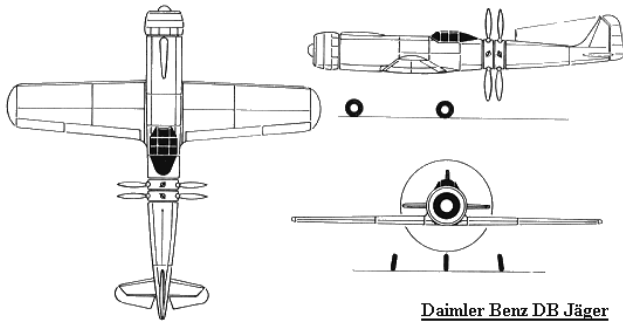

Daimler Benz JÄGER fighter with middle fuselage propeller location.

Daimler Benz DB Jäger