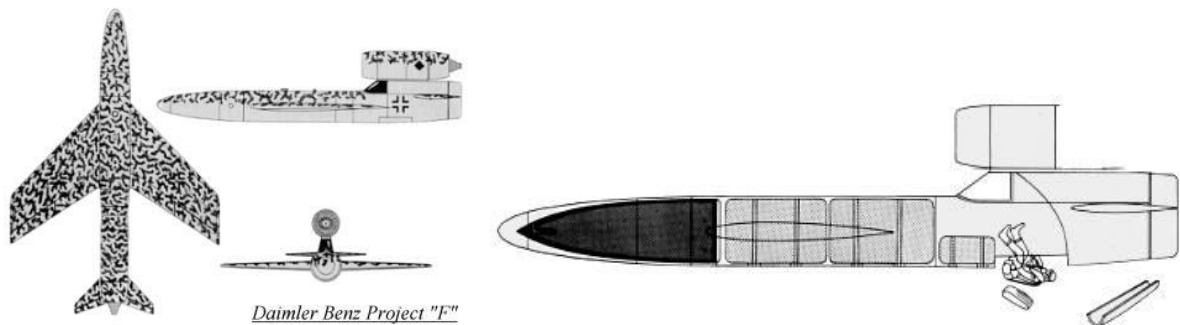

Daimler

**Daimler-Benz Projekt A** - Giant carrier aircraft with underslung twin-engined jet bomber with V-tail, project

**Daimler-Benz Projekt B** - Giant carrier aircraft with underslung single engine jet bomber, project

**Daimler-Benz Projekt C** - Giant carrier aircraft designed for launching missiles

**Daimler-Benz Projekt D** - Giant carrier aircraft of different configuration with underslung Projekt B bomber

**Daimler-Benz Projekt E** - Giant carrier aircraft designed to carry 6 piloted Projekt F missiles

**Daimler-Benz Projekt F** - parasite manned missile carried by Projekt E carrier. Possible suicide craft as escape downwards near target nearly impossible at speed.

**Daimler Benz JÄGER** fighter with middle fuselage propeller location.

Daimler Benz DB Jäger

**DB Gruppenmotor** pull-push fighter

Bezeichnung? (Daimler-Benz (S))  
 Spw 11,32 m  
 L 13,76 m  
 Fluggewicht 30 t Vmax 650 km/h in 7000 m Höhe  
 Bomben 5 t

DB Gruppenmotor

Spw 11,32 m  
 L 13,76 m  
 Fluggewicht 30 t  
 Bomben 5 t  
 Vmax 650 km/h in 7000 m