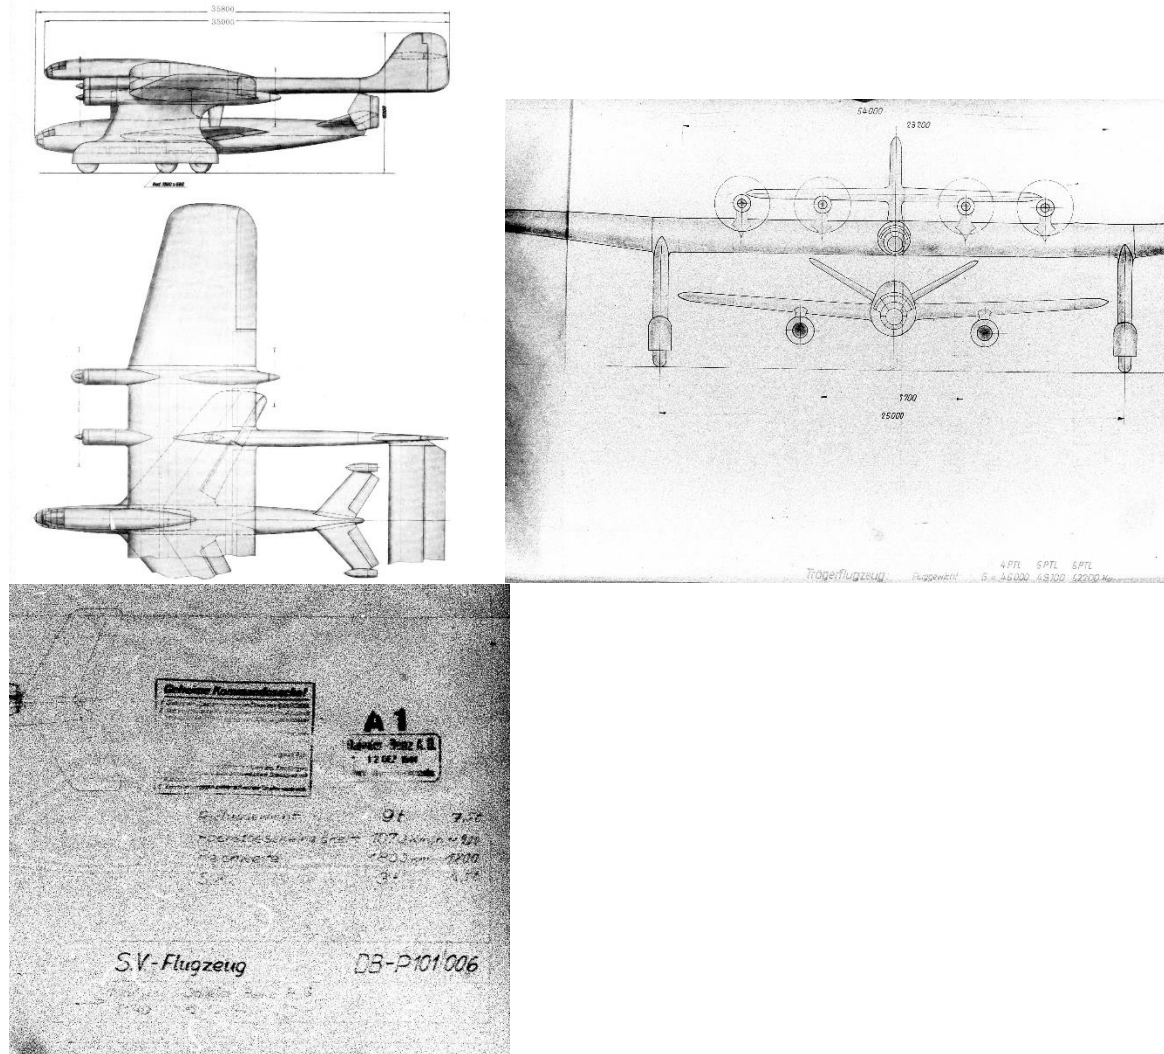

Daimler

**Daimler-Benz Projekt A** - Giant carrier aircraft with underslung twin-engined jet bomber with V-tail, project

**Daimler-Benz Projekt B** - Giant carrier aircraft with underslung single engine jet bomber, project

**Daimler-Benz Projekt C** - Giant carrier aircraft designed for launching missiles

**Daimler-Benz Projekt D** - Giant carrier aircraft of different configuration with underslung Projekt B bomber

**Daimler-Benz Projekt E** - Giant carrier aircraft designed to carry 6 piloted Projekt F missiles

**Daimler-Benz Projekt F** - parasite manned missile carried by Projekt E carrier. Possible suicide craft as escape downwards near target nearly impossible at speed.

**Daimler Benz JÄGER** fighter with middle fuselage propeller location.

Daimler Benz DB Jäger

**DB Gruppenmotor** pull-push fighter

Bezeichnung? (Daimler-Benz (S))  
 Spw 11,32 m  
 L 13,76 m  
 Fluggewicht 30 t Vmax 650 km/h in 7000 m Höhe  
 Bomben 5 t

DB Gruppenmotor

Spw 11,32 m  
 L 13,76 m  
 Fluggewicht 30 t  
 Bomben 5 t  
 Vmax 650 km/h in 7000 m