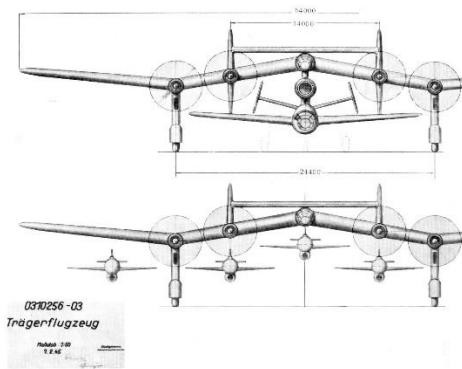

Daimler

**Daimler-Benz Projekt A** - Giant carrier aircraft with underslung twin-engined jet bomber with V-tail, project

**Daimler-Benz Projekt B** - Giant carrier aircraft with underslung single engine jet bomber, project

**Daimler-Benz Projekt C** - Giant carrier aircraft designed for launching missiles

**Daimler-Benz Projekt D** - Giant carrier aircraft of different configuration with underslung Projekt B bomber

**Daimler-Benz Projekt E** - Giant carrier aircraft designed to carry 6 piloted Projekt F missiles

**Daimler-Benz Projekt F** - parasite manned missile carried by Projekt E carrier. Possible suicide craft as escape downwards near target nearly impossible at speed.

**Daimler Benz JÄGER** fighter with middle fuselage propeller location.

Daimler Benz DB Jäger

**DB Gruppenmotor** pull-push fighter

Bezeichnung? (Daimler-Benz (S))  
 Spw 11,32 m  
 L 13,76 m  
 Fluggewicht 30 t Vmax 650 km/h in 7000 m Höhe  
 Bomben 5 t

DB Gruppenmotor

Spw 11,32 m  
 L 13,76 m  
 Fluggewicht 30 t  
 Bomben 5 t  
 Vmax 650 km/h in 7000 m