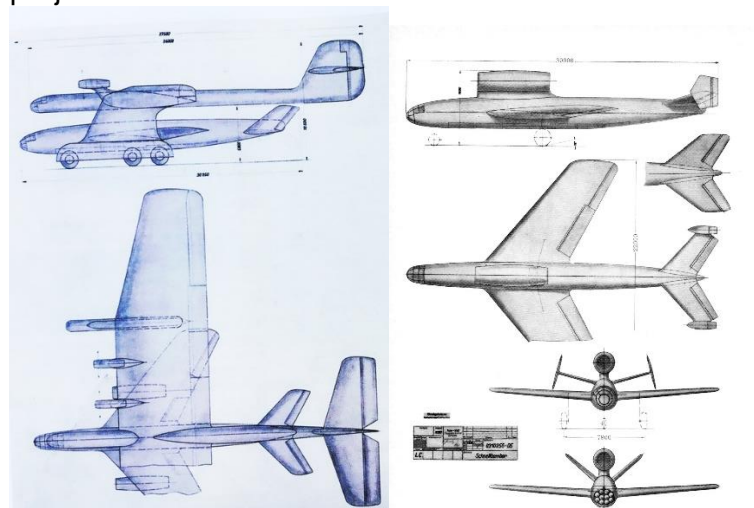

Daimler

**Daimler-Benz Projekt A** - Giant carrier aircraft with underslung twin-engined jet bomber with V-tail, project

**Daimler-Benz Projekt B** - Giant carrier aircraft with underslung single engine jet bomber, project

**Daimler-Benz Projekt C** - Giant carrier aircraft designed for launching missiles

**Daimler-Benz Projekt D** - Giant carrier aircraft of different configuration with underslung Projekt B bomber

**Daimler-Benz Projekt E** - Giant carrier aircraft designed to carry 6 piloted Projekt F missiles

**Daimler-Benz Projekt F** - parasite manned missile carried by Projekt E carrier. Possible suicide craft as escape downwards near target nearly impossible at speed.

**Daimler Benz JÄGER** fighter with middle fuselage propeller location.

Daimler Benz DB Jäger

**DB Gruppenmotor** pull-push fighter

Bezeichnung? (Daimler-Benz (S))  
 Spw 11,32 m  
 L 13,76 m  
 Fluggewicht 30 t Vmax 650 km/h in 7000 m Höhe  
 Bomben 5 t

DB Gruppenmotor

Spw 11,32 m  
 L 13,76 m  
 Fluggewicht 30 t  
 Bomben 5 t  
 Vmax 650 km/h in 7000 m