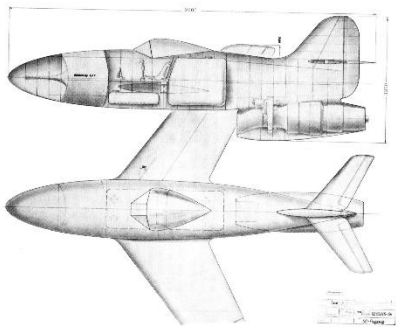

Daimler

**Daimler-Benz Projekt A** - Giant carrier aircraft with underslung twin-engined jet bomber with V-tail, project

**Daimler-Benz Projekt B** - Giant carrier aircraft with underslung single engine jet bomber, project

**Daimler-Benz Projekt C** - Giant carrier aircraft designed for launching missiles

**Daimler-Benz Projekt D** - Giant carrier aircraft of different configuration with underslung Projekt B bomber

**Daimler-Benz Projekt E** - Giant carrier aircraft designed to carry 6 piloted Projekt F missiles

**Daimler-Benz Projekt F** - parasite manned missile carried by Projekt E carrier. Possible suicide craft as escape downwards near target nearly impossible at speed.

**Daimler Benz JÄGER** fighter with middle fuselage propeller location.

Daimler Benz DB Jäger

**DB Gruppenmotor** pull-push fighter

Bezeichnung? (Daimler-Benz (S))  
 Spw 11,32 m  
 L 13,76 m  
 Fluggewicht 30 t Vmax 650 km/h in 7000 m Höhe  
 Bomben 5 t

DB Gruppenmotor

Spw 11,32 m  
 L 13,76 m  
 Fluggewicht 30 t  
 Bomben 5 t  
 Vmax 650 km/h in 7000 m