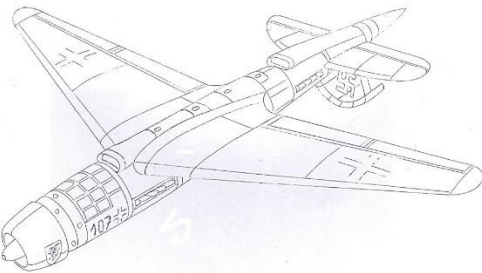

DB Gruppenmotor pull-push fighter

Bezeichnung? (Daimler-Benz (S))
Spw 11,32 m
L 13,76 m
Fluggewicht 30 t Vmax 650 km/h in 7000 m Höhe
Bomben 5 t