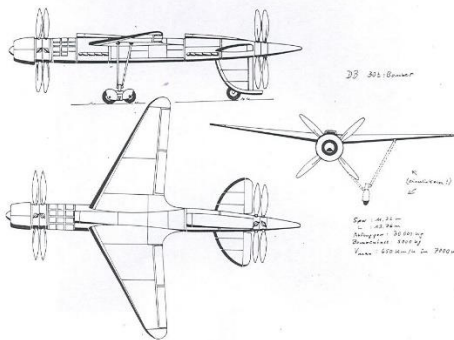

DB Gruppenmotor